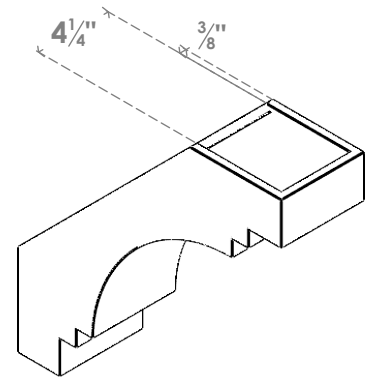

ITEM NUMBER: BRCPO050X16000X16000PEC

5"W X 16"D X 16"H PESCADERO ARCHITECTURAL GRADE PVC OPEN BRACE

SIDE PROFILE

FRONT PROFILE

ISOMETRIC

EKENA MILLWORK
2300 WEST MAIN ST.
CLARKSVILLE, TX 75426
TOLL FREE: 866-607-0453
WWW.EKENAMILLWORK.COM