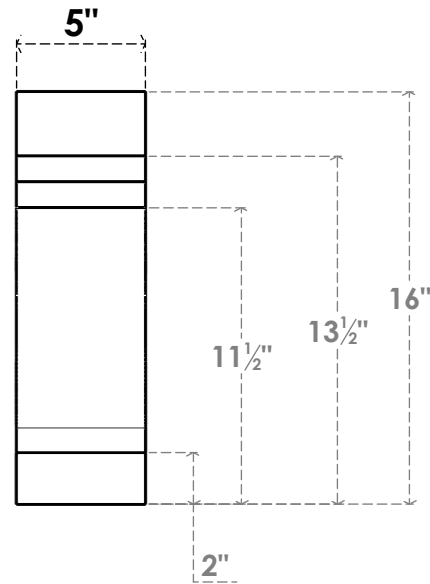

ITEM NUMBER: BRCPO050X16000X16000PEC

5"W X 16"D X 16"H PESCADERO ARCHITECTURAL GRADE PVC OPEN BRACE

SIDE PROFILE

FRONT PROFILE

ISOMETRIC

EKENA MILLWORK
2300 WEST MAIN ST.
CLARKSVILLE, TX 75426
TOLL FREE: 866-607-0453
WWW.EKENAMILLWORK.COM

NOTES

1. INSTALLATION TO BE COMPLETED IN ACCORDANCE WITH MANUFACTURER'S SPECIFICATIONS.
2. DRAWING MAY NOT BE TO SCALE
3. THIS DRAWING IS INTENDED FOR DESIGN AND PLANNING PURPOSES ONLY.
4. ALL INFORMATION CONTAINED HEREIN WAS CURRENT AT THE TIME OF DEVELOPMENT BUT MUST BE REVIEWED AND APPROVED BY THE PRODUCT MANUFACTURER TO BE CONSIDERED ACCURATE.
5. ARCHITECTURAL GRADE PVC PRODUCTS ARE MADE FROM EXPANDED CELLULAR PVC AND COME NATURALLY WHITE BUT MAY BE PAINTED