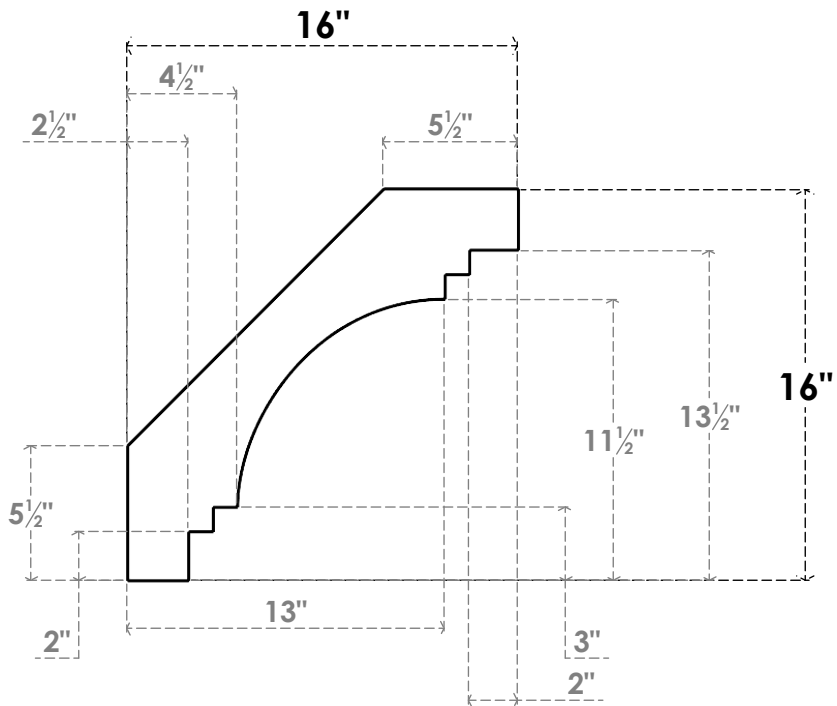

ITEM NUMBER: BRCPO050X16000X16000PEC

5"W X 16"D X 16"H PESCADERO ARCHITECTURAL GRADE PVC OPEN BRACE

SIDE PROFILE

FRONT PROFILE

ISOMETRIC

EKENA MILLWORK
2300 WEST MAIN ST.
CLARKSVILLE, TX 75426
TOLL FREE: 866-607-0453
WWW.EKENAMILLWORK.COM